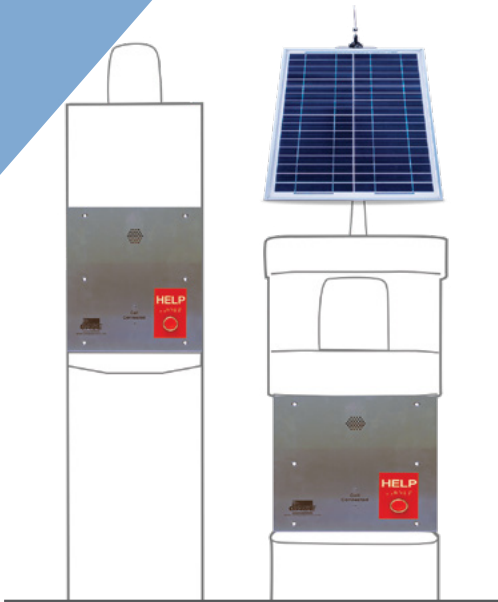

RETROFIT KIT

www.CASEEmergencySystems.com
Email info@CASEES.com Phone 949.988.7500
5 Goddard, Irvine, CA 92618

All products are proudly designed, manufactured, and assembled 100% in the USA.